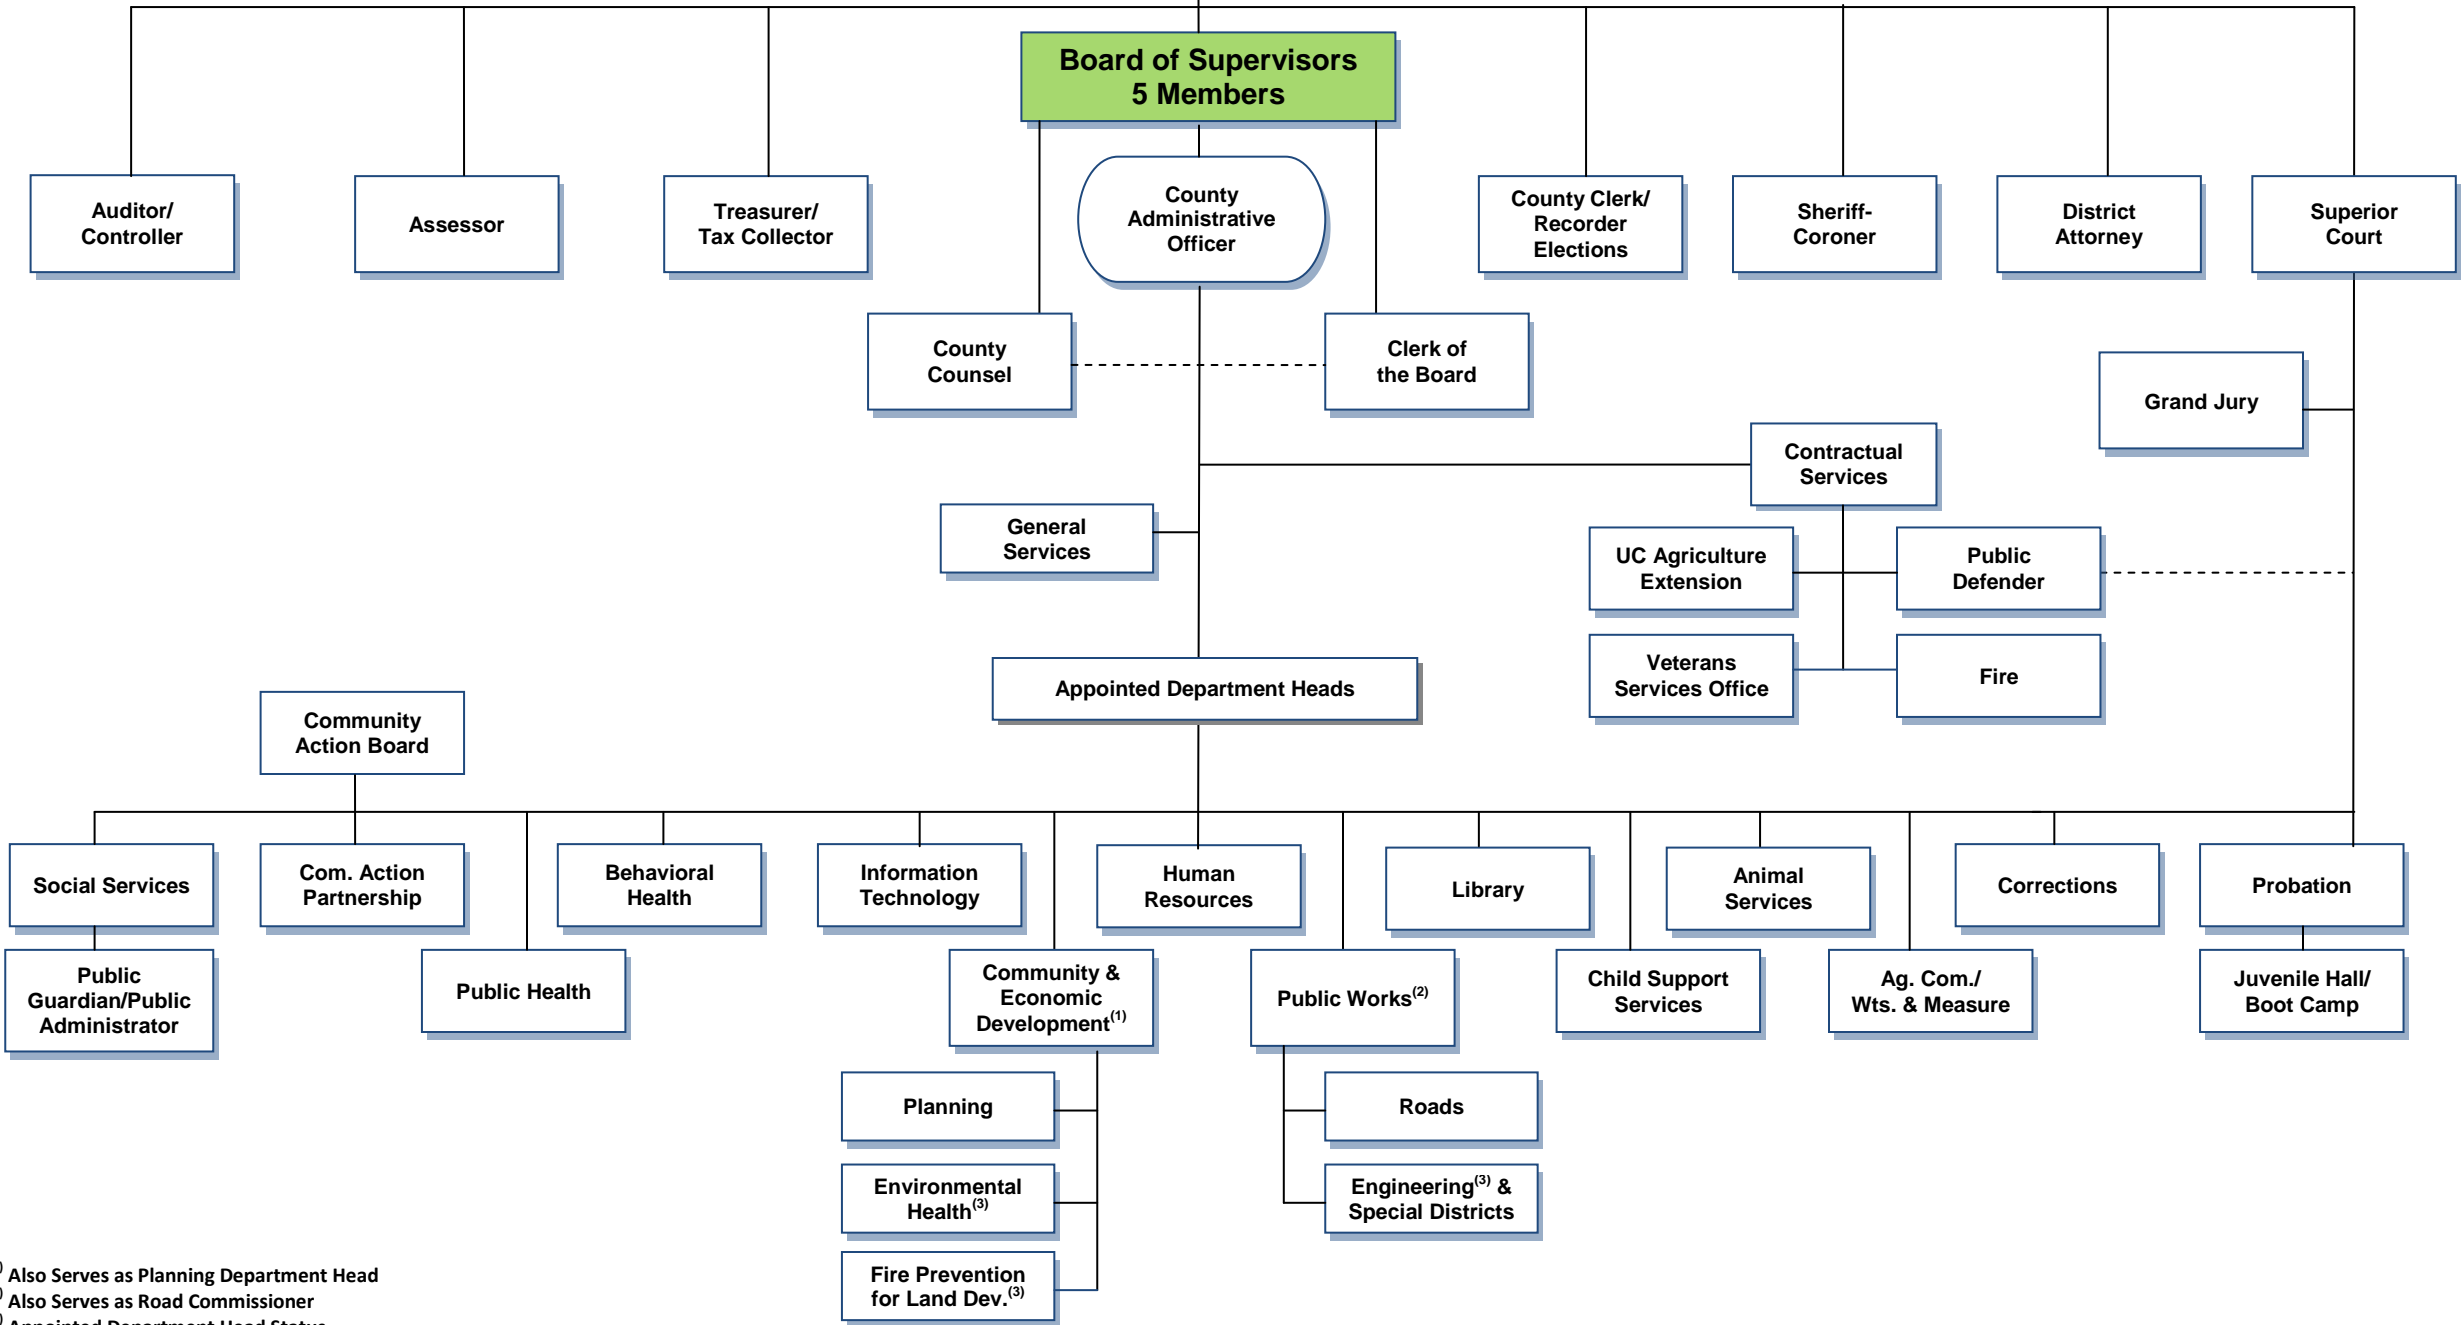

MADERA COUNTY GOVERNMENT ORGANIZATION CHART

ELECTORATE

⁽¹⁾ Also Serves as Planning Department Head

⁽²⁾ Also Serves as Road Commissioner

⁽³⁾ Appointed Department Head Status