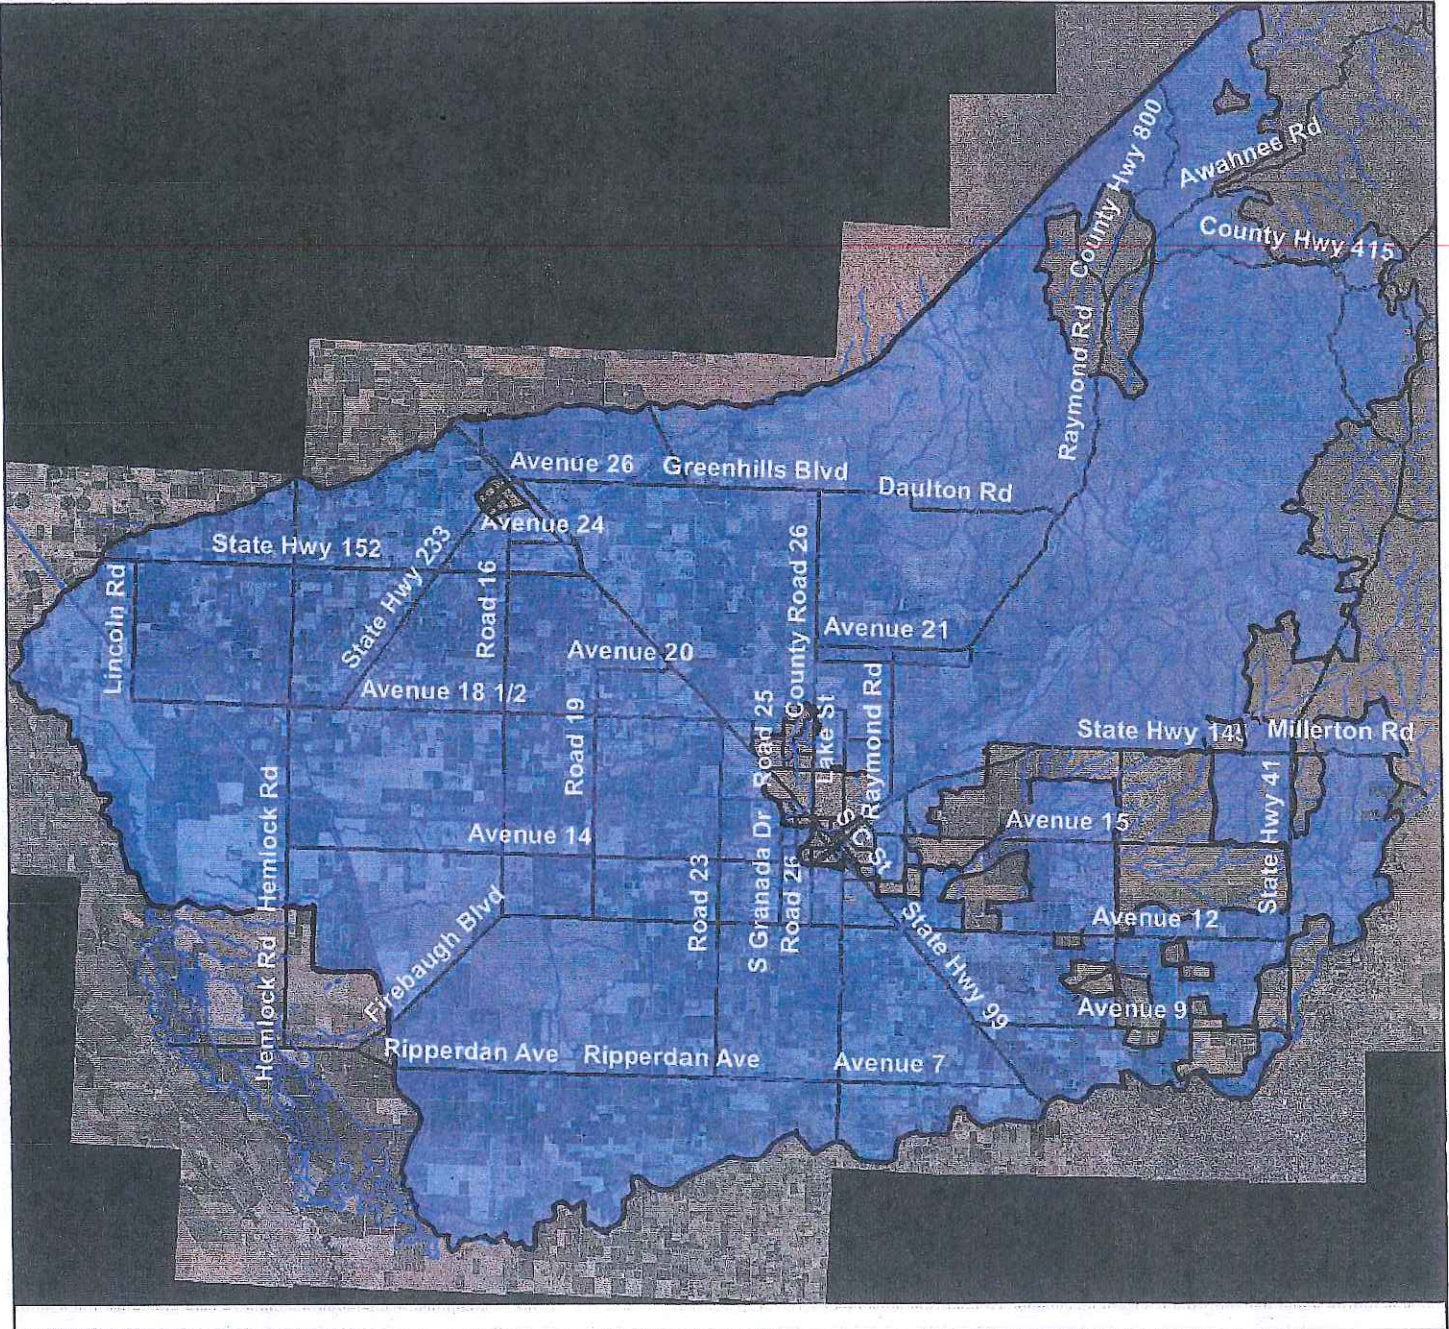

Chowchilla-Red Top Resource Conservation District Madera Resource Conservation District Combined Boundary

Field Office: Madera Service Center
Agency: USDA-NRCS

Assisted By: Priscilla Baker
Date: 5/9/2018

Legend

— madera_county_streams

RCDNAME

- Chowchilla-Red Top RCD
- Madera RCD

1:375,000
Approximate scale
when printed on 8-1/2" x 11" paper

United States Department of Agriculture
Natural Resources Conservation Service
Image Source: National Agriculture Imagery Program