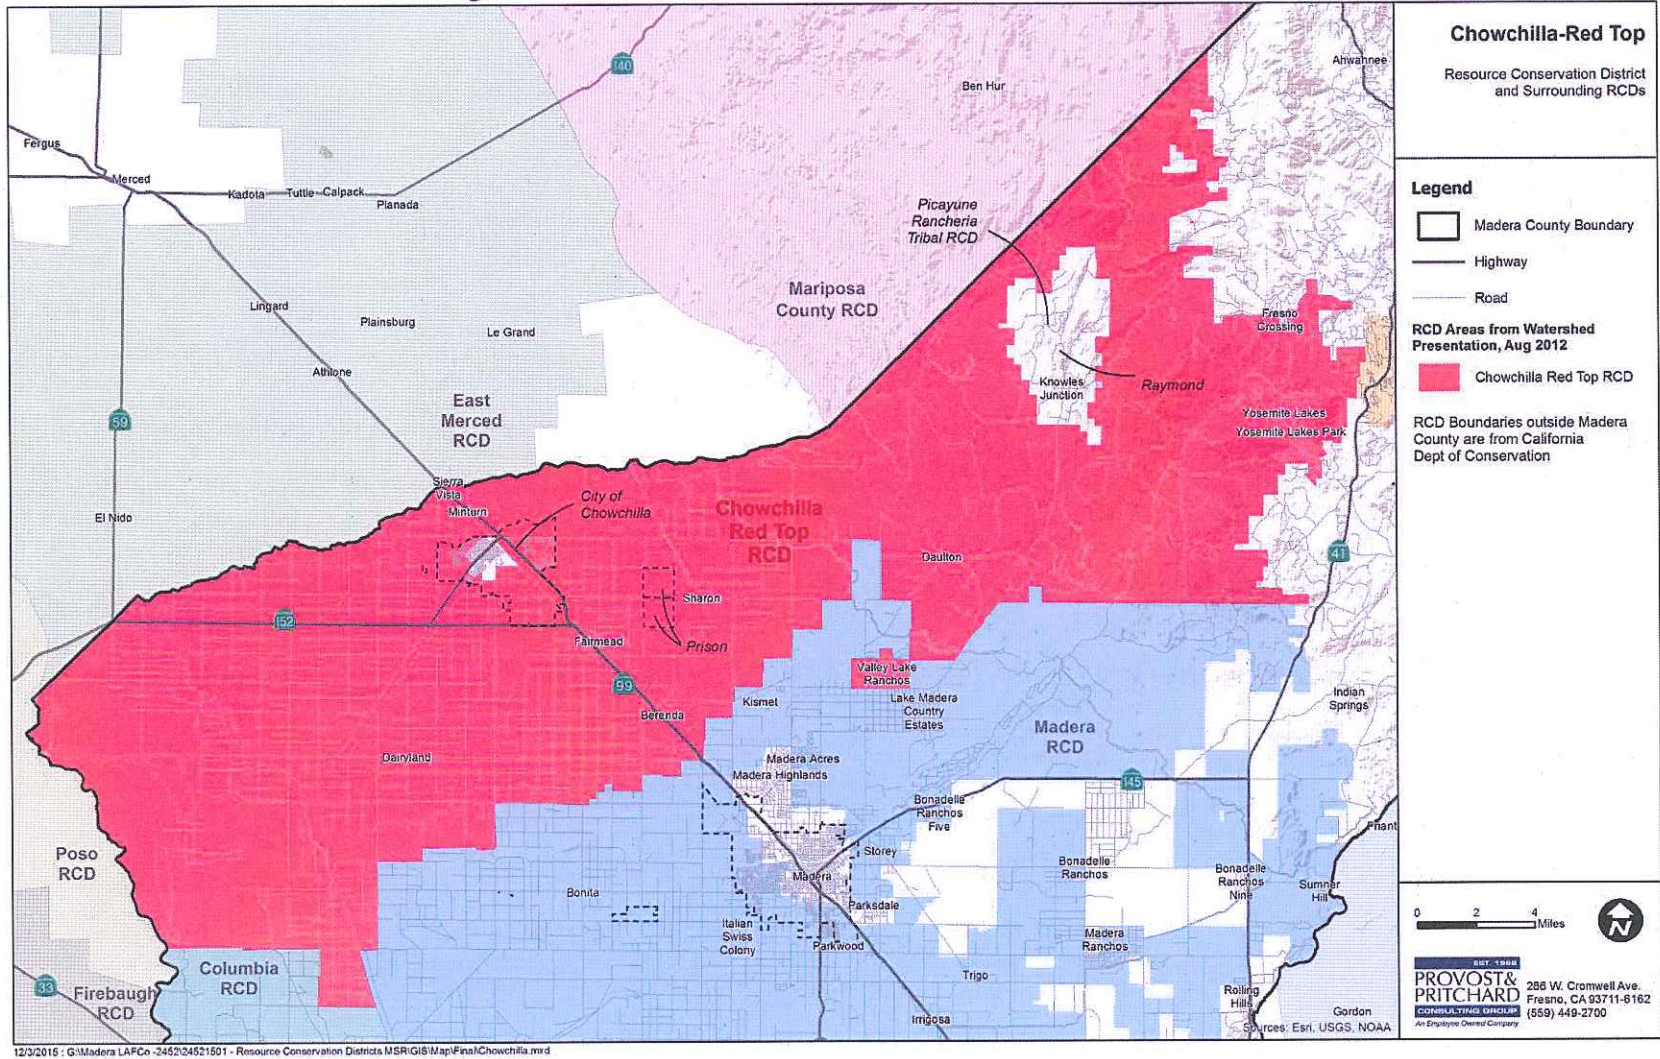

Figure 3 – Coarsegold RCD and Sphere of Influence

Figure 4 - Chowchilla-Red Top RCD and Sphere of Influence

Figure 5 - Columbia RCD and Sphere of Influence

12/30/2015 : G:\Madera LAFCo -2452\24521501 - Resource Conservation Districts MSR\GIS\Map\Final\Columbia.mxd