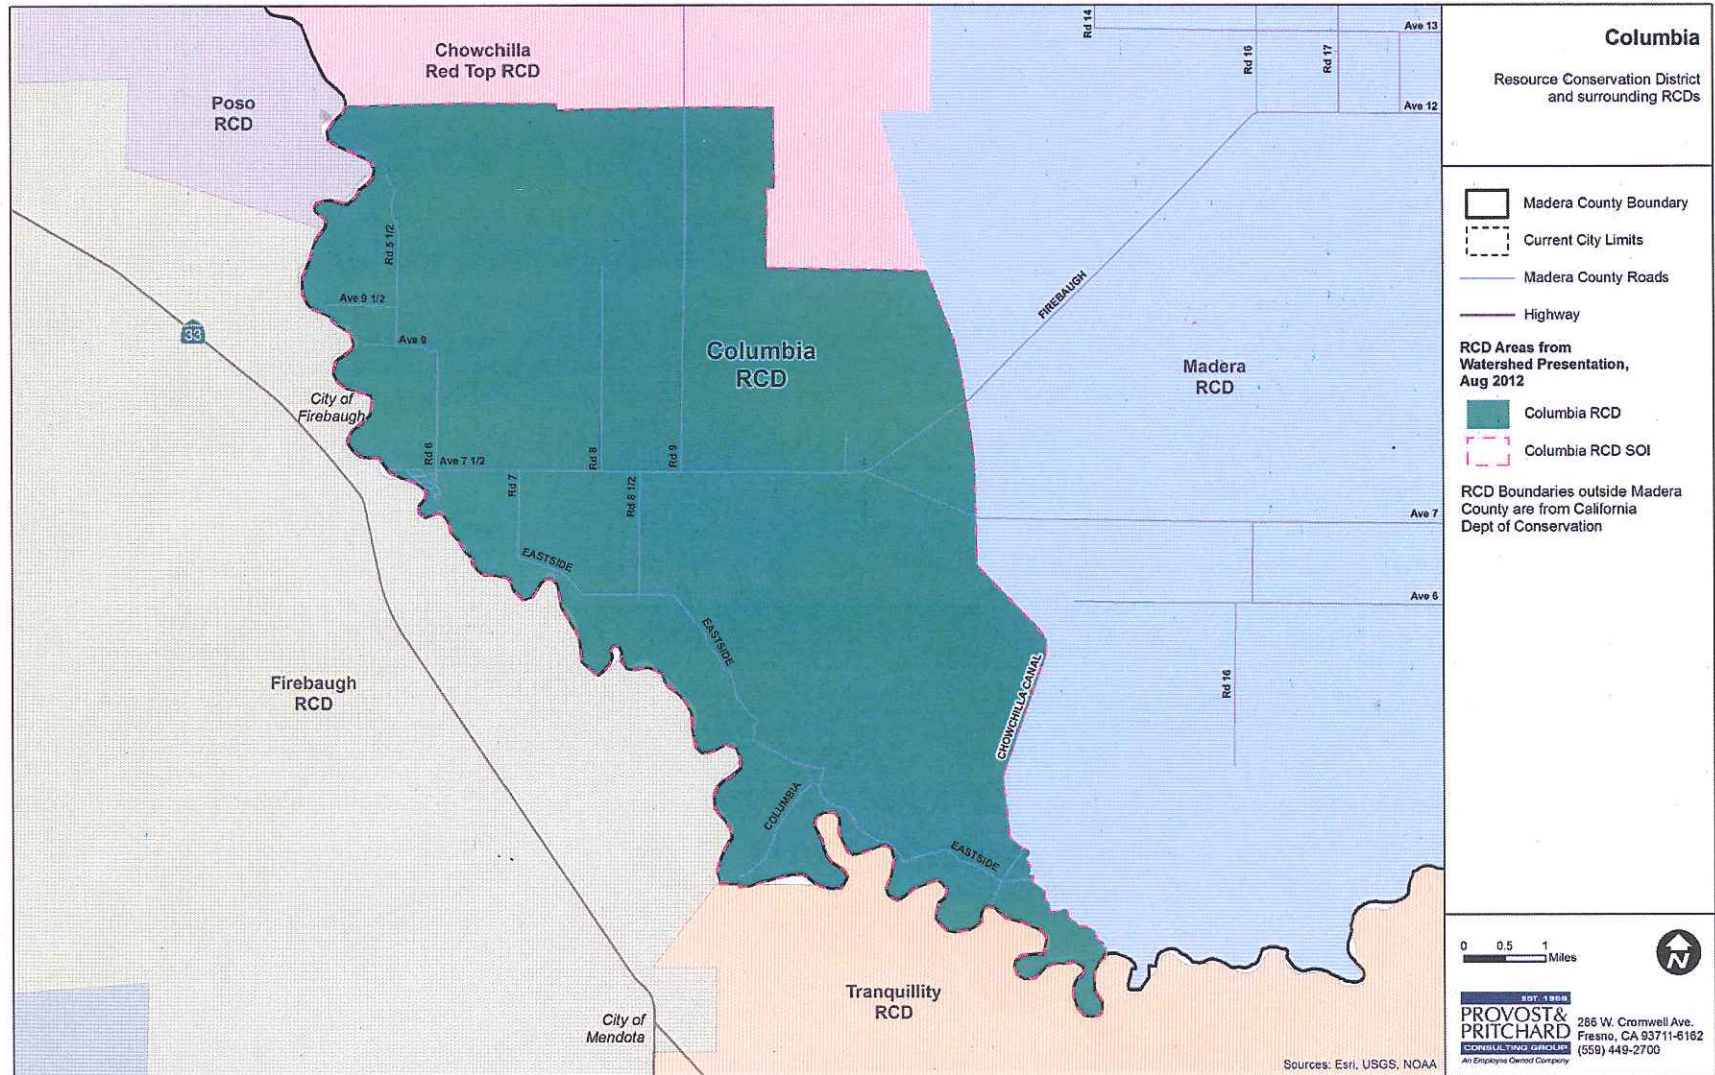

Figure 5 - Columbia RCD and Sphere of Influence