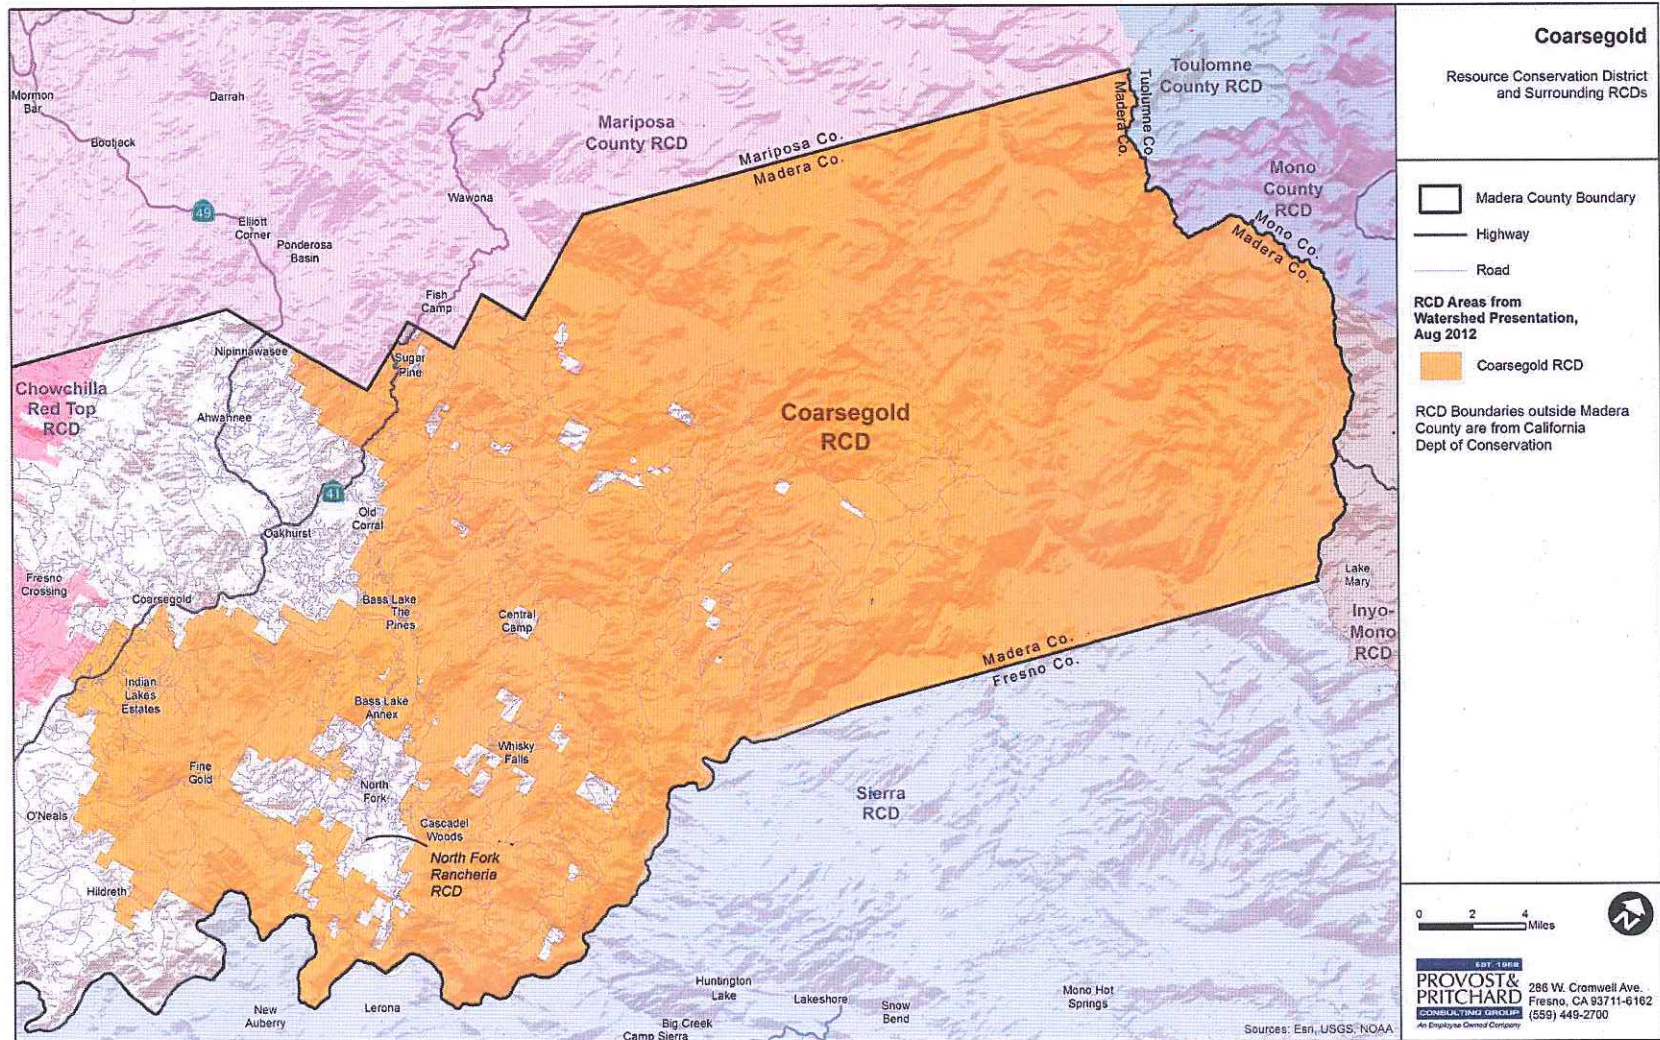

Figure 3 – Coarsegold RCD and Sphere of Influence

Figure 4 - Chowchilla-Red Top RCD and Sphere of Influence

Figure 5 - Columbia RCD and Sphere of Influence

12/30/2015 : G:\Madera LAFCo -2452\24521501 - Resource Conservation Districts MSR\GIS\Map\Final\Columbia.mxd